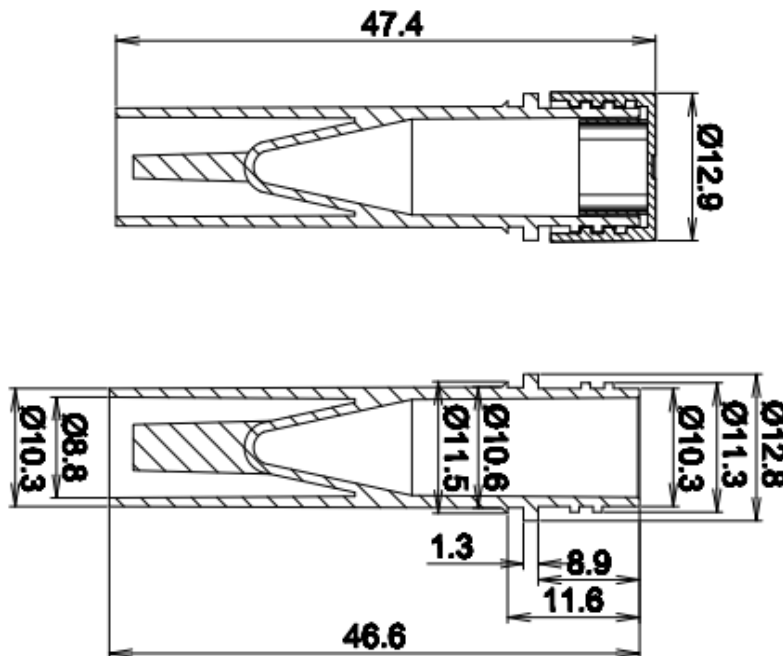

#### **Description:**

0.5ml Polypropylene Microtubes with screw caps. Unlike polystyrene tube, Polypropylene tubes are chemical inert withstand centrifugation speed of 12000xG. Autoclavable. Tubes with screw cap are suitable for cell culture.

#### **Features:**

- Polypropylene tube
- 0.5ml
- screw cap with O-ring
- Less than 12000xG for centrifugation speed
- Suitable for cell culture
- Autoclavable

Item No.	Description	Color/Sterile	Package
TK341-N	Skirted+ deep cap	natural, non sterile	500/bag
TK342-SN	Skirted+ deep cap	natural, sterile	500/bag
TK343-SB	Skirted+ deep cap	blue, sterile	500/bag
TK344-SR	Skirted+ deep cap	red, sterile	500/bag
TK345-SW	Skirted+ deep cap	white, sterile	500/bag
TK346-SY	Skirted+ deep cap	yellow, sterile	500/bag
TK347-SG	Skirted+ deep cap	green, sterile	500/bag

## Technical Specifications

	TK341-N	TK342-SN	TK343-SB	TK344-SR	TK345-SW	TK346-SY	TK347-SG
Tube Material	Polypropylene	Polypropylene	Polypropylene	Polypropylene	Polypropylene	Polypropylene	Polypropylene
Tube Color	Natural	Natural	Natural	Natural	Natural	Natural	Natural
Capacity(ml)	0.5ml	0.5ml	0.5ml	0.5ml	0.5ml	0.5ml	0.5ml
Bottom Style	Conical	Conical	Conical	Conical	Conical	Conical	Conical
Self-Standing	Yes	Yes	Yes	Yes	Yes	Yes	Yes
Graduations	No	No	No	No	No	No	No
Cap Material	Polypropylene	Polypropylene	Polypropylene	Polypropylene	Polypropylene	Polypropylene	Polypropylene
Cap Style	screw cap with O-ring	screw cap with O-ring	screw cap with O-ring	screw cap with O-ring	screw cap with O-ring	screw cap with O-ring	screw cap with O-ring
Cap Color	Natural	Natural	Blue	Red	White	Yellow	Green
Max RCF	12000xG	12000xG	12000xG	12000xG	12000xG	12000xG	12000xG
Withstand Temperatures	-80°C~121°C	-80°C~121°C	-80°C~121°C	-80°C~121°C	-80°C~121°C	-80°C~121°C	-80°C~121°C
Sterile	No	Yes	Yes	Yes	Yes	Yes	Yes
Dnase-free	No	Yes	Yes	Yes	Yes	Yes	Yes
Rnase-free	No	Yes	Yes	Yes	Yes	Yes	Yes
Silicone Washer	Yes	Yes	Yes	Yes	Yes	Yes	Yes
Cap Diameter	-	-	-	-	-	-	-